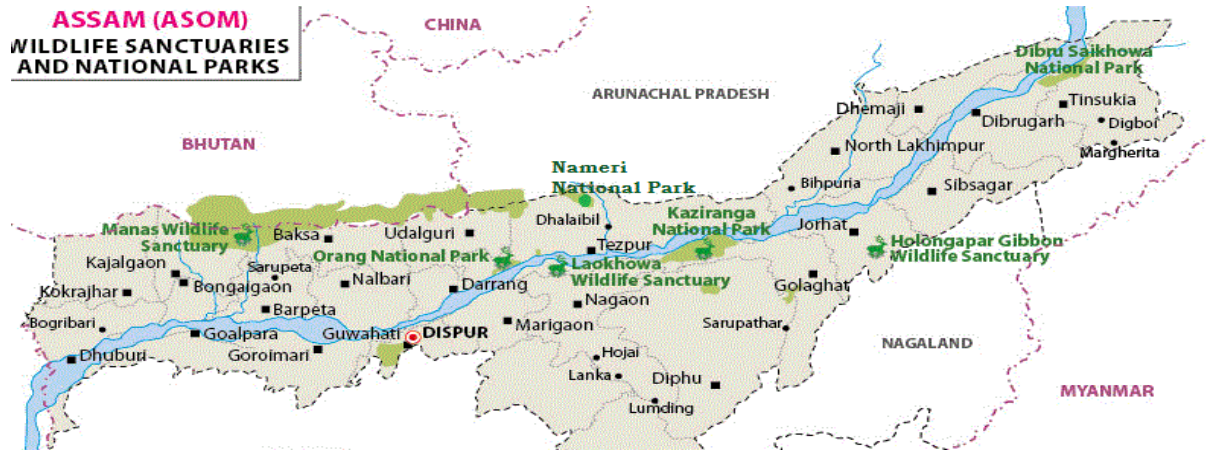

\n

- Foremost among his innumerable disciples was Swami Vivekananda, who was instrumental in establishing the philosophy of Ramakrishna at a global stage.

\n

- Vivekananda established the Ramakrishna Mission in 1897 to carry out the visions of his Guru Ramakrishna.

\n

- The five national parks in Assam are

\n

\n\n

\n

1. Kaziranga

\n

2. Manasa

\n

3. Nameri

\n

4. Rajiv Gandhi Orang

\n

5. Dibru Saikhowa

\n

\n\n

\n

\n\n

Map: Myanmar-Manipur border

\n\n

\n

- A dam being constructed by Myanmar across river close to the boundary with India has stoked fears of submergence and water scarcity in Manipur's Chandel district.
- The Indian states that border Myanmar are: