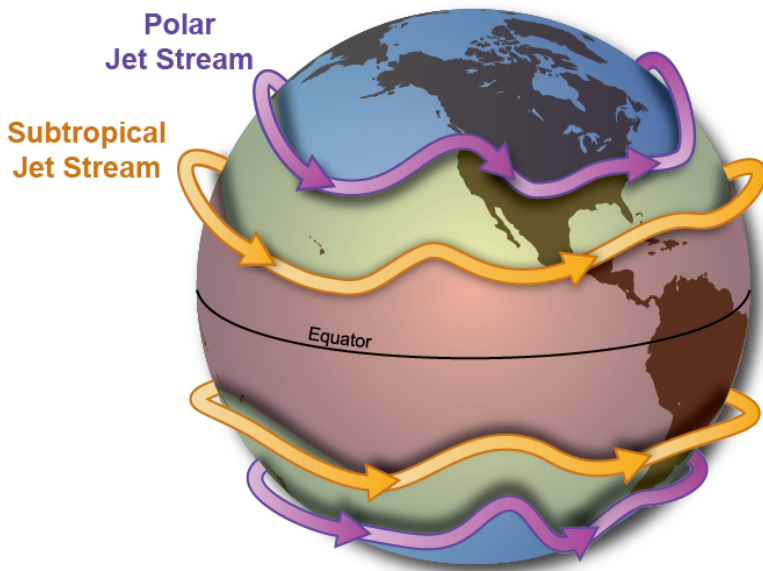

- [James Webb Space Telescope](#) is infrared telescope, an international partnership between NASA, European Space Agency (ESA) and the Canadian Space Agency (CSA).
- **Jupiter** is the largest planet in the solar system and the gas giant's atmosphere is one of the most turbulent regions in our planet's vicinity.
- **Juice (Jupiter Icy Moons Explorer)** which was launched in 2023 by ESA will make detailed observations of its atmosphere and its 3 large ocean-bearing moons namely Ganymede, Callisto and Europa.

Reference

[Indian Express| Jet Stream in Jupiter](#)

Civil Union

Supreme Court's verdict on same-sex marriages raises divided opinions on adoption rights and civil unions.

- Civil Union is the legal status that grants same-sex couples certain rights and responsibilities which are normally given to married couples.
- Civil Union resembles a marriage and brings with it employment, inheritance, property and parental rights.

Civil Union vs Marriage

- Civil Union is similar to a marriage like legal sanction given to two individuals of same sex.
- Marriage is a religious institution recognized by law that allow two individuals (generally from opposite sex) to marry each other.
- Same sex marriage is outside the scope of religion-based definition of marriage.