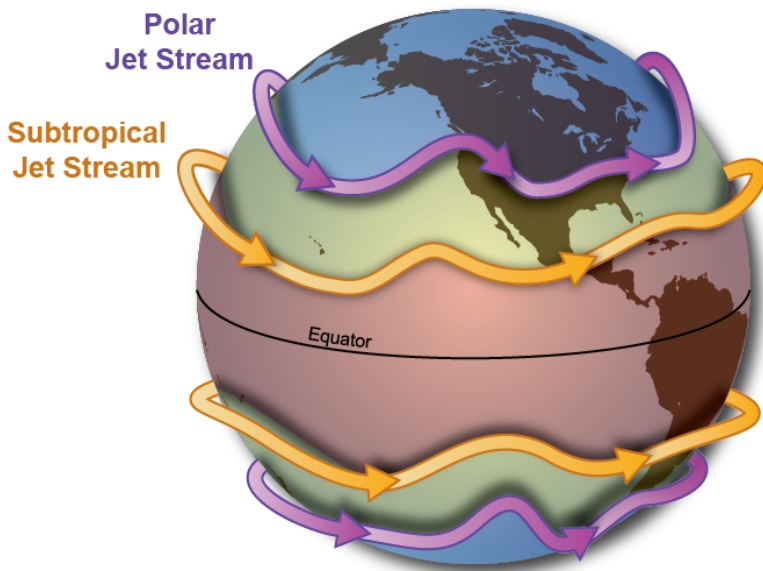

References

[Indian Express| Procedure for Questionnaire in Parliament](#)

Jet Stream in Jupiter

Researchers using James Webb Space Telescope's NIRCams (Near-Infrared Camera) have discovered a high-speed jet stream sitting over Jupiter's equator, above the main cloud decks

- **Jet stream in Jupiter** - It is located about 40 kilometres above the clouds in Jupiter's lower stratosphere.
- It is more than 3,000 miles (4,800 kilometers) wide
- **Speed** - 515 kilometers per hour (kmph)

Hurricane Patricia, the most powerful tropical cyclone in record, could only sustain wind speeds of up to 345 kmph

- **Significance** - To understand planet's turbulent atmosphere
- To understand how different layers of the planet's atmosphere interact with each other

Jet Streams in Earth

- They are relatively narrow bands of strong wind in the upper levels of the atmosphere.
- It typically occurs around 30,000 feet in elevation that blows from west to east.
- It keeps moving from north to south and then north again.