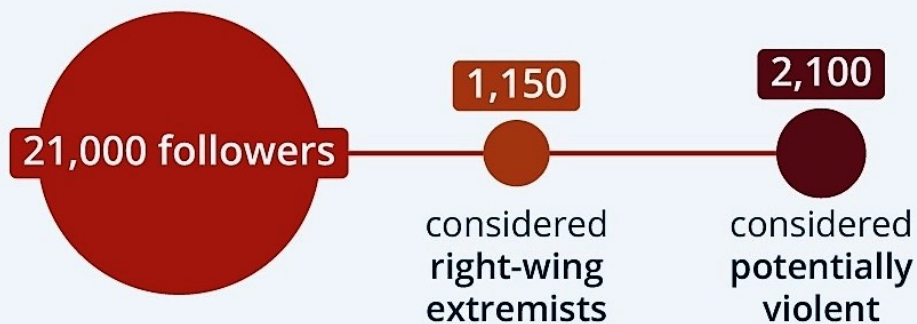

REICHSBURGER MOVEMENT

Definition

“Reichsbürger” and “Selbstverwalter” (literally “citizens of the Reich” and “self-administrators”) are a loose collection of groupings and individuals, who, with different motives and on different grounds, reject the existence of the Federal Republic of Germany and its legal system.

Core beliefs/ideology

“Reichsbürger” typically claim that Germany is still occupied and controlled by the Allies and therefore not a sovereign state. They reject the German “Grundgesetz” (i.e. Basic Law) because it was never adopted by a popular referendum. Parts of the group claim that the “German Reich” still exists or strive to reinstate it. The movement includes right-wing extremists and commonly advocates antisemitic conspiracy theories.

Sympathisers

Threat

- 3,700+ extremist crimes attributed to the “Reichsbürger” scene since 2017
- 700+ of those crimes involved violence
- The group has been monitored by the German intelligence service since 2016

What strategies are employed by the Reichsburger?

- Sending letters to government agencies seeking confrontation
- Refuse to pay taxes
- Reject identity documents like passports issued by the Federal Republic of Germany
- Use modified car number plates and fantasy documents
- Declare their own national territories called the “**Second German Empire,**” the “**Free State of Prussia**” or the “**Principality of Germania**”
- Idea of applying for a certificate of citizenship called “**Yellow certificate,**” an official document issued by the Federal Republic of Germany that confirms German citizenship